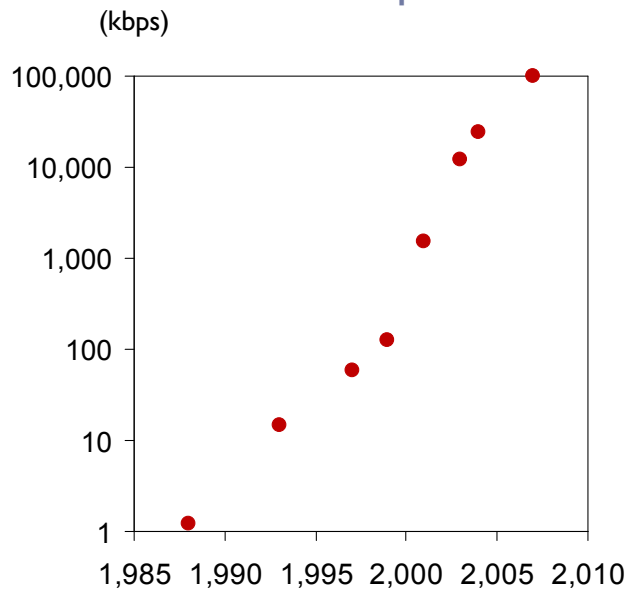

ムーアの法則

民間議員 三木谷 浩史 提出参考資料

- ▶ Improvement of Computing / Communicating speed makes easier to generate the innovative services

Computing power

Internet Speed

$$2^{20} = 1,048,576$$