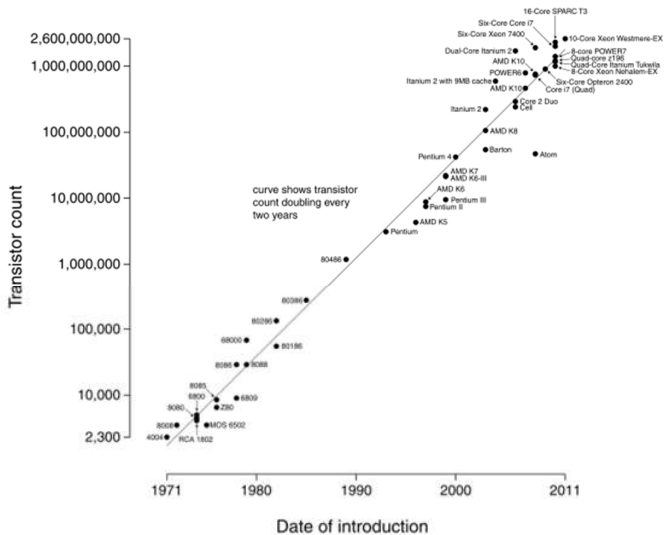

ムーアの法則

民間議員 三木谷 浩史 提出参考資料

- ▶ Improvement of Computing / Communicating speed makes easier to generate the innovative services

Computing power

Internet Speed

$$2^{20} = 1,048,576$$